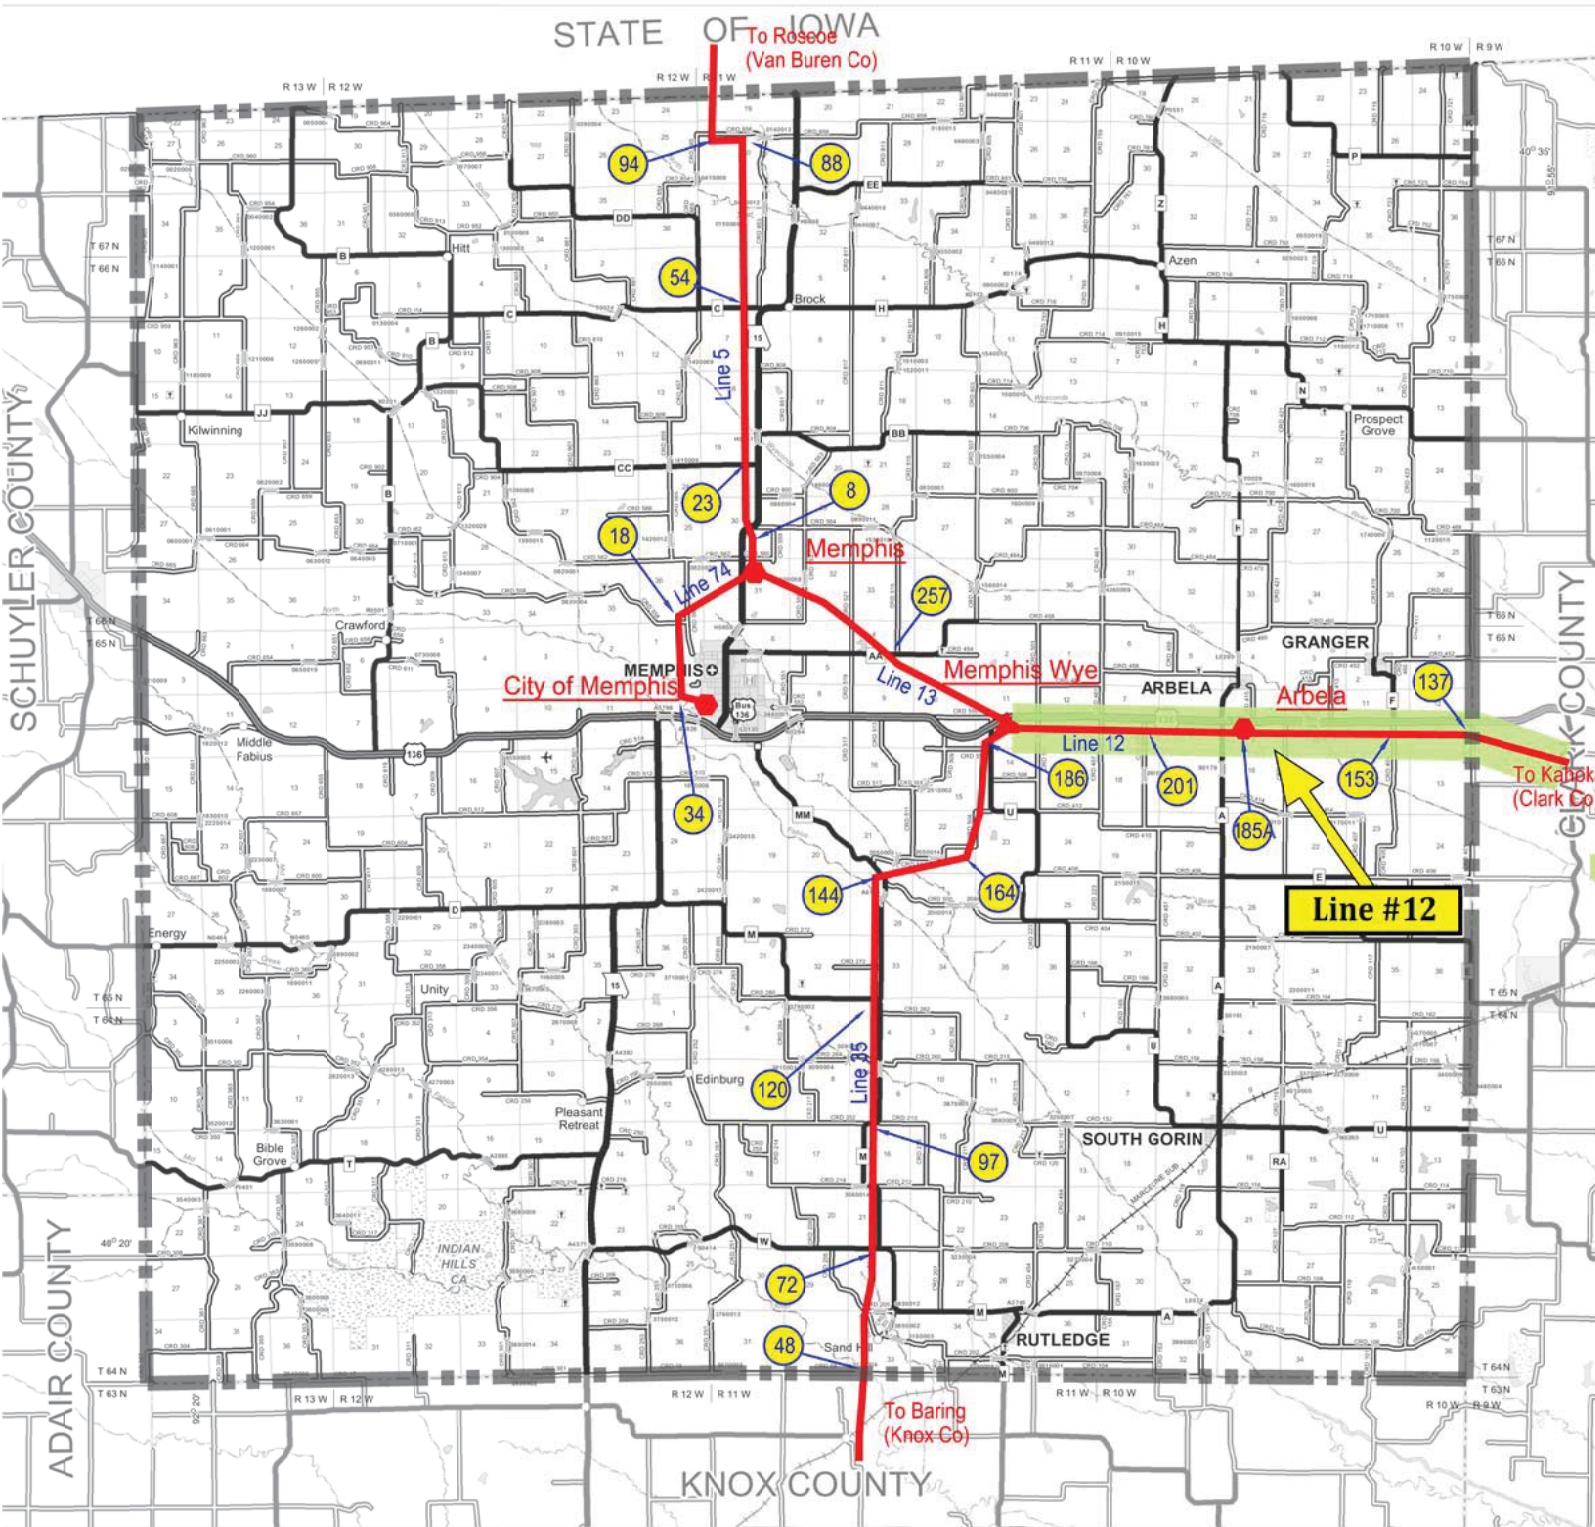

STATE OF IOWA

To Rosee
(Van Buren Co)

69KV TRANSMISSION LINES IN SCOTLAND COUNTY

	STR.	CONDUCTOR
LINE 5 (MEMPHIS-MILTON WYE)	1-102	4/0
LINE 12 (KAHOKA-MEMPHIS WYE)	138-POFF	4/0
LINE 13 (MEMPHIS WYE-MEMPHIS)	231-POFF	4/0
LINE 35 (BARING-MEMPHIS WYE)	48-192	4/0
LINE 94 (ARBELA TAP)	1-POFF	4/0

OWNED BY OTHERS

LINE 74 (CITY OF MEMPHIS TAP)

**SCOTLAND COUNTY
MISSOURI**