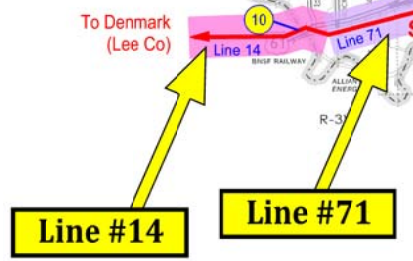

- 00 Structure Numbers
- ◆ Substation
- ▲ Switch Station

69KV TRANSMISSION LINES IN DES MOINES COUNTY

	STR.	CONDUCTOR
Line 14 (WEVER TAP)	6-9	4/0
Line 71 (WEVER TAP - SPRING GROVE)	1-POFF	4/0

2018

**DES MOINES COUNTY
IOWA**