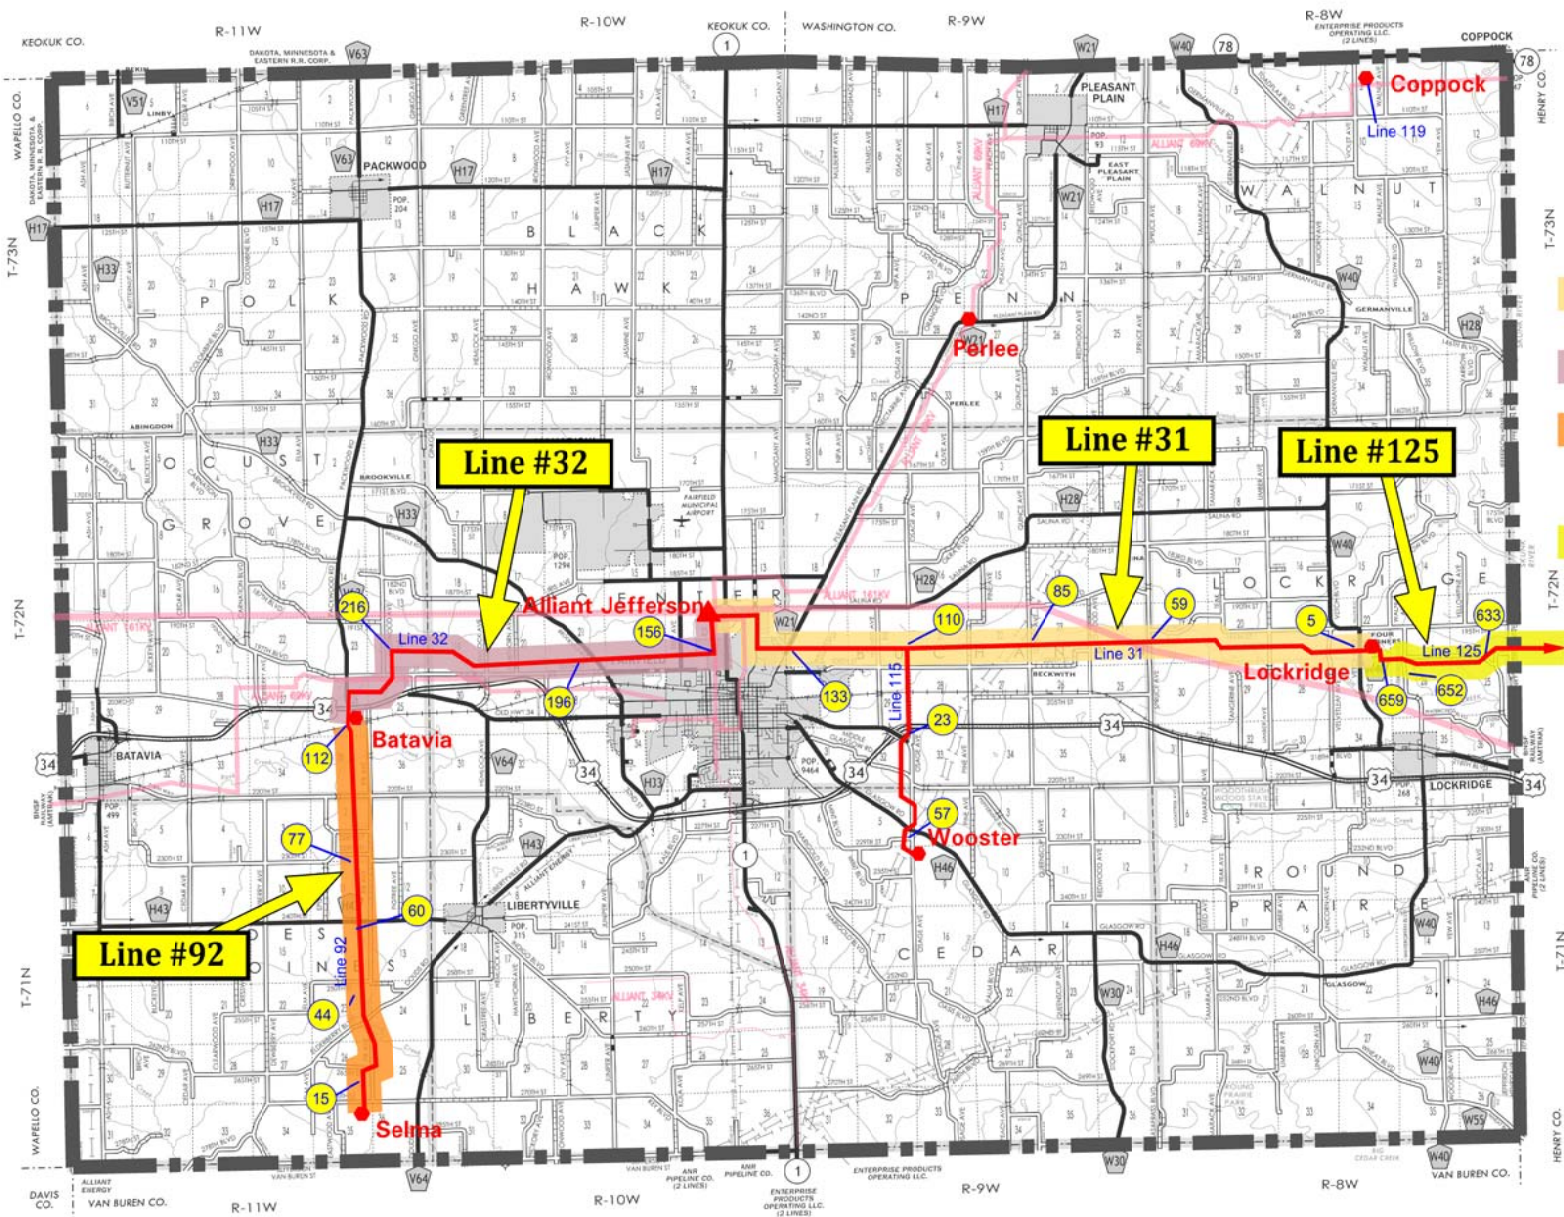

- 00 Structure Numbers
- ◆ Substation
- ▲ Switch Station

69KV TRANSMISSION LINES IN JEFFERSON COUNTY

	STR.	CONDUCTOR
LINE 31 (LOCKRIDGE-JEFFERSON)	140-POFF	397.5
	2-139	3/0
LINE 32 (JEFFERSON-BATAVIA)	160-167	397.5
	168-POFF	3/0
LINE 92 (SELMA-BATAVIA)	1-246	266.8
LINE 115 (WOOSTER TAP)	1-59, POFF	266.8
LINE 119 (COPPOCK TAP)	1-POFF	4/0
LINE 125 (COUNTRY CLUB SW-LOCKRIDGE)	624-POFF	3/0

To Country Club Switch Station (Henry Co)

2018

**JEFFERSON COUNTY
IOWA**