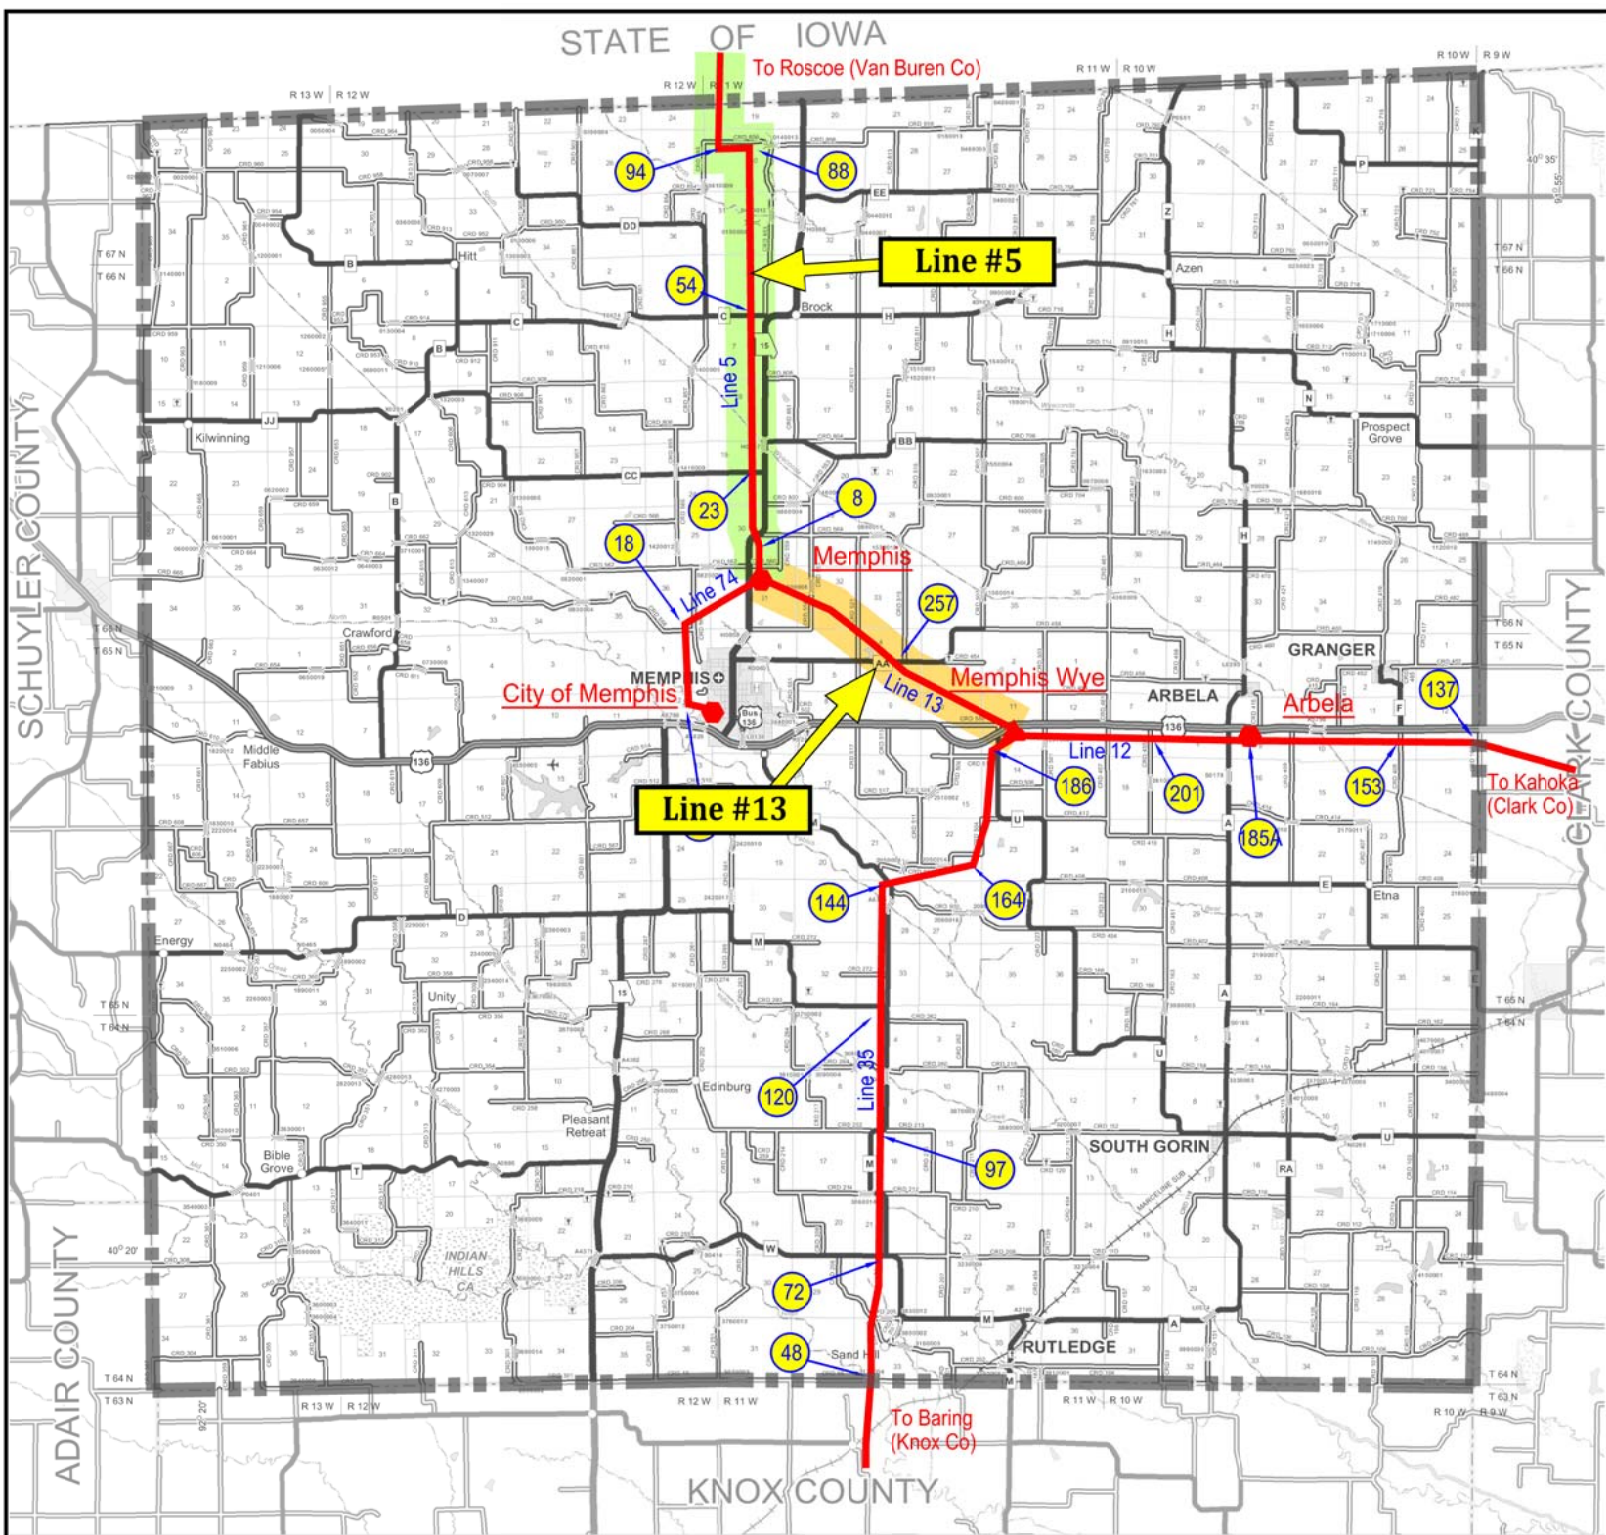

STATE OF IOWA

To Roscoe (Van Buren Co)

- 00 Structure Numbers
- ◆ Substation
- ▲ Switch Station

**69KV TRANSMISSION LINES IN SCOTLAND COUNTY**

	STR.	CONDUCTOR
LINE 5 (MEMPHIS-MILTON WYE)	1-102	4/0
LINE 12 (KAHOKA-MEMPHIS WYE)	138-POFF	4/0
LINE 13 (MEMPHIS WYE-MEMPHIS)	231-POFF	4/0
LINE 35 (BARING-MEMPHIS WYE)	48-192	4/0
LINE 94 (ARBELA TAP)	1-POFF	4/0

**OWNED BY OTHERS**

LINE 74 (CITY OF MEMPHIS TAP)

**2018**

**SCOTLAND COUNTY  
MISSOURI**